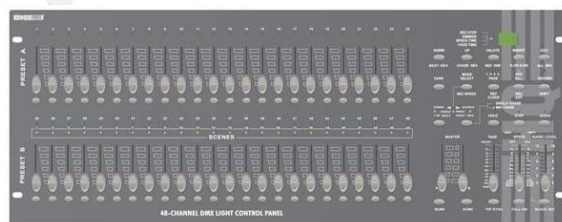

PUPITRE LUMIÈRE

GRAND MA3 LIGHT/MA LIGHTING
400,00€ HT

GRAND MA2 LIGHT/MA LIGHTING
350,00€ HT

COMMANDE WIN MA2/MA LIGHTING
130,00€ HT

MA LIGHT1/MA LIGHTING
180,00€ HT

MAXIM48 PAD/LSC
100,00€ HT

VDPC148/
35,00€ HT